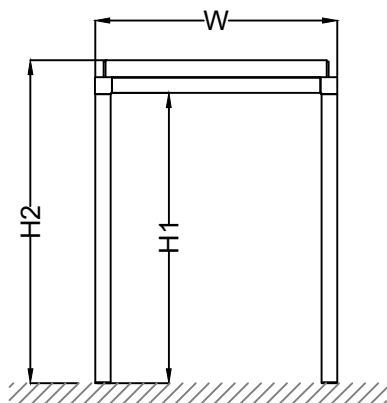

0770 444 888

Multiple Systems (W)

Free Standing-b

(max. 812cm)
Additional column needed if p>600 cm

SUN LEADER S.R.L.

info@sunleader.ro

0770 444 888

Multiple Systems (P)

Free Standing-c

SUN LEADER S.R.L.

info@sunleader.ro

0770 444 888

One System (w) 100 cm > 450 cm

Wall Installation-a

(max. 812cm)
Additional column needed if $p \geq 600$ cm

SUN LEADER S.R.L.