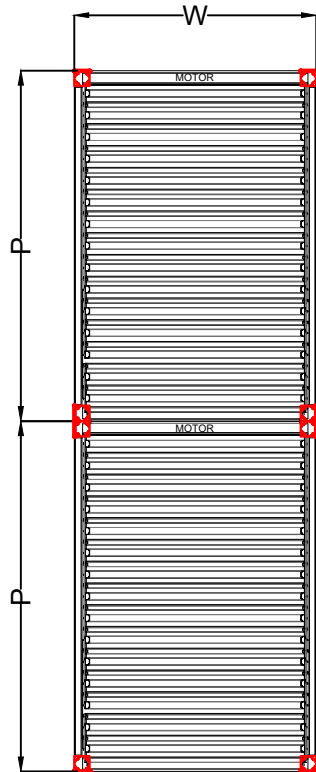

SUN LEADER S.R.L.

info@sunleader.ro

0770 444 888

One System (W) 100 cm > 450 cm

Free Standing-a

(max. 812cm)
Additional column needed if p>600 cm

SUN LEADER S.R.L.

info@sunleader.ro

0770 444 888

Multiple Systems (W)

Free Standing-b

(max. 812cm)
Additional column needed if p>600 cm

SUN LEADER S.R.L.

info@sunleader.ro

0770 444 888

Multiple Systems (P)

Free Standing-c

SUN LEADER S.R.L.

info@sunleader.ro

0770 444 888

One System (w) 100 cm > 450 cm

Wall Installation-a

(max. 812cm)
Additional column needed if $p \geq 600$ cm

SUN LEADER S.R.L.

info@sunleader.ro

0770 444 888

One System (W) 100 cm > 450 cm

Wall Installation-b

(max. 812cm)
Additional column needed if $p \geq 600$ cm

SUN LEADER S.R.L.

info@sunleader.ro

0770 444 888