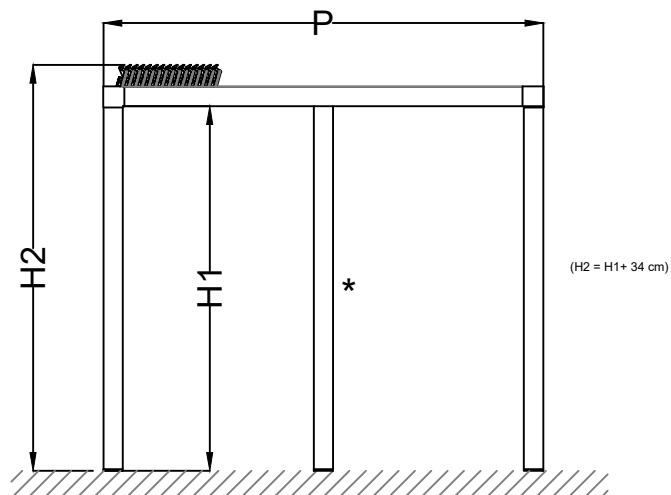

SUN LEADER S.R.L.

info@sunleader.ro

0770 444 888

One System (W) 100 cm > 450 cm

Free Standing-a

(max. 812cm)
Additional column needed if p>600 cm

SUN LEADER S.R.L.

info@sunleader.ro

0770 444 888

Multiple Systems (W)

Free Standing-b

(max. 812cm)
Additional column needed if p>600 cm

SUN LEADER S.R.L.

info@sunleader.ro

0770 444 888

Multiple Systems (P)