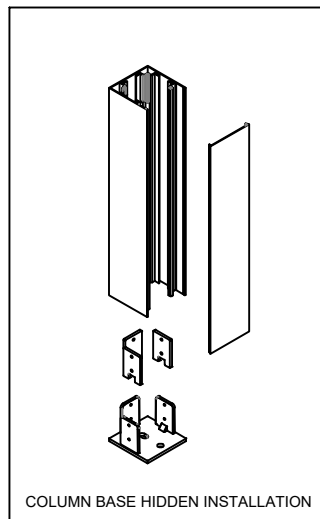

Free Standing-c

SUN LEADER S.R.L.

info@sunleader.ro

0770 444 888

One System (w) 100 cm > 450 cm

Wall Installation-a

(max. 812cm)
Additional column needed if $p \geq 600$ cm

SUN LEADER S.R.L.

info@sunleader.ro

0770 444 888

One System (W) 100 cm > 450 cm

Wall Installation-b

(max. 812cm)
Additional column needed if $p \geq 600$ cm

SUN LEADER S.R.L.

info@sunleader.ro

0770 444 888