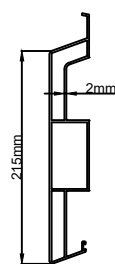

① Rafter

② Gutter

③ Louvre

④ Post

⑤ Post Cap

⑥ Lighting Adaptor Profile

⑦ Lighting Stripe Profile

⑧ Motor Cover Profile

SUN LEADER S.R.L.

info@sunleader.ro

0770 444 888

One System (W) 100 cm > 450 cm

Free Standing-a

(max. 812cm)
Additional column needed if p>600 cm

SUN LEADER S.R.L.

info@sunleader.ro

0770 444 888

Multiple Systems (W)

Free Standing-b

(max. 812cm)
Additional column needed if p>600 cm

SUN LEADER S.R.L.

info@sunleader.ro

0770 444 888

Multiple Systems (P)