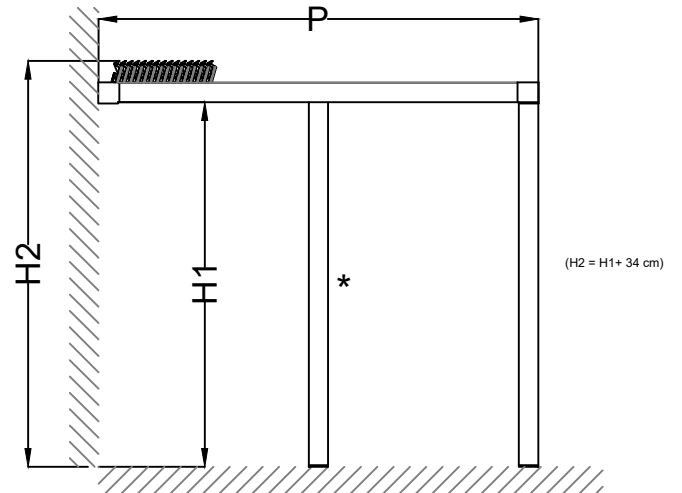

Free Standing-c

SUN LEADER S.R.L.

info@sunleader.ro

0770 444 888

One System (w) 100 cm > 450 cm

Wall Installation-a

(max. 812cm)
Additional column needed if $p \geq 600$ cm

SUN LEADER S.R.L.

info@sunleader.ro

0770 444 888

One System (W) 100 cm > 450 cm

Wall Installation-b

(max. 812cm)
Additional column needed if $p \geq 600$ cm

SUN LEADER S.R.L.

info@sunleader.ro

0770 444 888