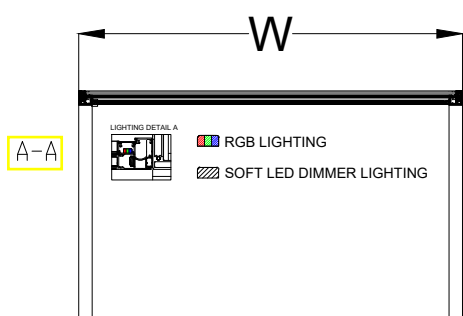

Free Standing-c

SUN LEADER S.R.L.

info@sunleader.ro

0770 444 888

One System (w) 100 cm > 450 cm

Wall Installation-a

(max. 812cm)
Additional column needed if $p \geq 600$ cm

SUN LEADER S.R.L.

info@sunleader.ro

0770 444 888

One System (W) 100 cm > 450 cm

Wall Installation-b

(max. 812cm)
Additional column needed if $p \geq 600$ cm

SUN LEADER S.R.L.

info@sunleader.ro

0770 444 888