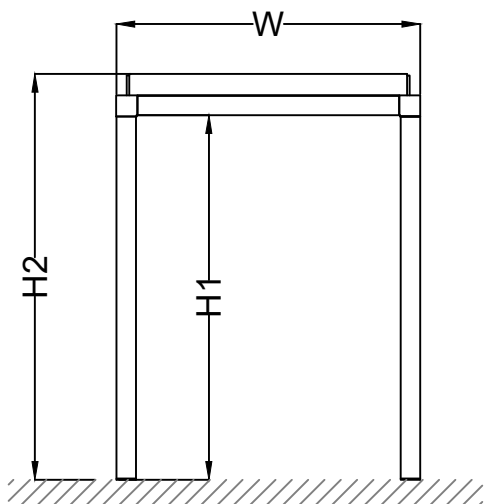

SUN LEADER S.R.L.

info@sunleader.ro

0770 444 888

One System (W) 100 cm > 450 cm

Free Standing-a

(max. 812cm)
Additional column needed if p>600 cm

SUN LEADER S.R.L.

info@sunleader.ro

0770 444 888

Multiple Systems (W)

Free Standing-b

(max. 812cm)
Additional column needed if p>600 cm

SUN LEADER S.R.L.

info@sunleader.ro

0770 444 888

Multiple Systems (P)