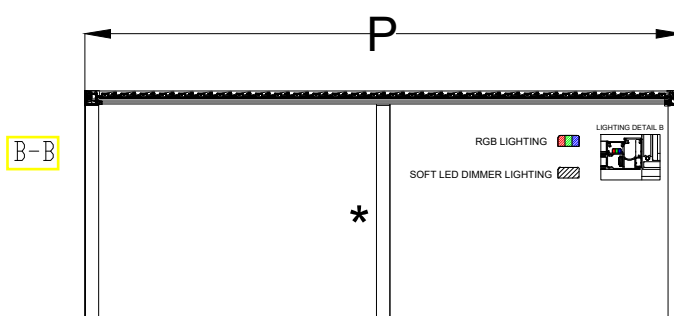

info@sunleader.ro

0770 444 888

One System (W) 100 cm > 450 cm

Wall Installation-b

(max. 812cm)
Additional column needed if $p \geq 600$ cm

SUN LEADER S.R.L.

info@sunleader.ro

0770 444 888