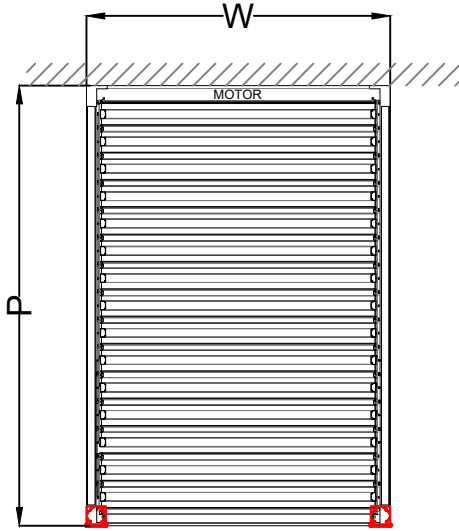

Free Standing-c

SUN LEADER S.R.L.

info@sunleader.ro

0770 444 888

One System (w) 100 cm > 450 cm

Wall Installation-a

(max. 812cm)
Additional column needed if $p \geq 600$ cm

SUN LEADER S.R.L.

info@sunleader.ro

0770 444 888

One System (W) 100 cm > 450 cm

Wall Installation-b

(max. 812cm)
Additional column needed if $p \geq 600$ cm

SUN LEADER S.R.L.

info@sunleader.ro

0770 444 888