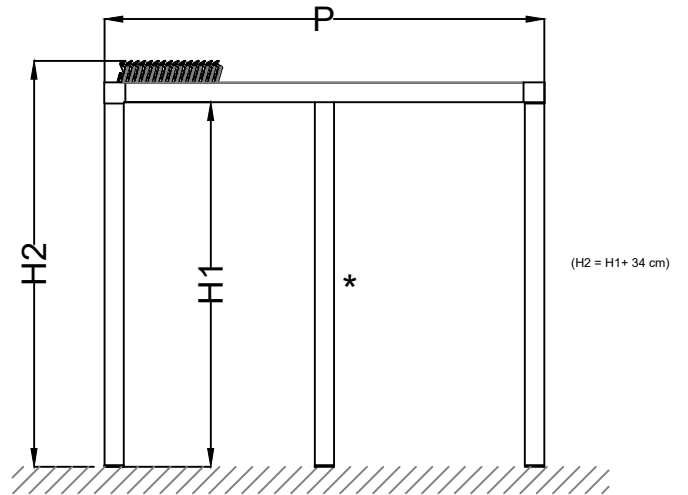

info@sunleader.ro

0770 444 888

One System (W) 100 cm > 450 cm

Wall Installation-b

(max. 812cm)
Additional column needed if $p \geq 600$ cm

SUN LEADER S.R.L.

info@sunleader.ro

0770 444 888