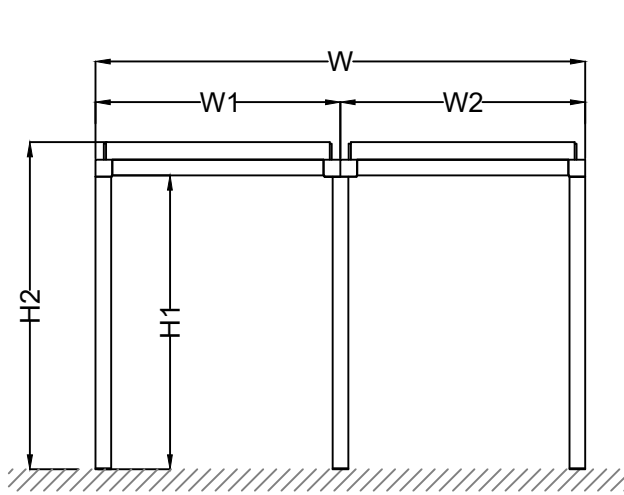

SUN LEADER S.R.L.

info@sunleader.ro

0770 444 888

One System (W) 100 cm > 450 cm

Free Standing-a

(max. 812cm)
Additional column needed if p>600 cm

SUN LEADER S.R.L.

info@sunleader.ro

0770 444 888

Multiple Systems (W)

Free Standing-b

(max. 812cm)
Additional column needed if p>600 cm

SUN LEADER S.R.L.

info@sunleader.ro

0770 444 888

Multiple Systems (P)

Free Standing-c

SUN LEADER S.R.L.

info@sunleader.ro

0770 444 888

One System (w) 100 cm > 450 cm

Wall Installation-a

(max. 812cm)
Additional column needed if $p \geq 600$ cm

SUN LEADER S.R.L.