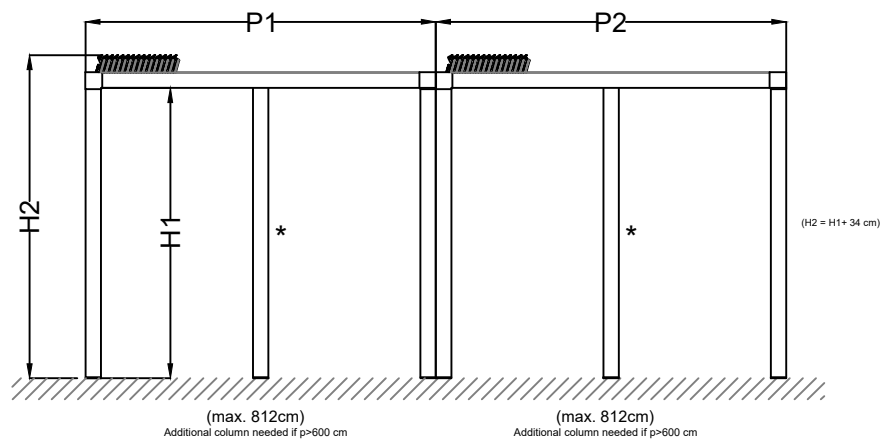

0770 444 888

Multiple Systems (W)

Free Standing-b

(max. 812cm)
Additional column needed if p>600 cm

SUN LEADER S.R.L.

info@sunleader.ro

0770 444 888

Multiple Systems (P)

Free Standing-c

SUN LEADER S.R.L.

info@sunleader.ro

0770 444 888

One System (w) 100 cm > 450 cm

Wall Installation-a

(max. 812cm)
Additional column needed if $p \geq 600$ cm

SUN LEADER S.R.L.

info@sunleader.ro

0770 444 888

One System (W) 100 cm > 450 cm

Wall Installation-b

(max. 812cm)
Additional column needed if $p \geq 600$ cm

SUN LEADER S.R.L.

info@sunleader.ro

0770 444 888