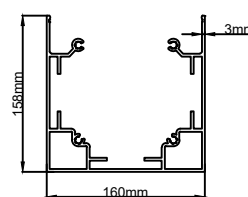

① Rafter

② Gutter

③ Louvre

④ Post

⑤ Post Cap

⑥ Lighting Adaptor Profile

⑦ Lighting Stripe Profile

⑧ Motor Cover Profile

SUN LEADER S.R.L.

info@sunleader.ro

0770 444 888

One System (W) 100 cm > 450 cm

Free Standing-a

(max. 812cm)
Additional column needed if p>600 cm

SUN LEADER S.R.L.

info@sunleader.ro

0770 444 888

Multiple Systems (W)

Free Standing-b

(max. 812cm)
Additional column needed if p>600 cm

SUN LEADER S.R.L.

info@sunleader.ro

0770 444 888

Multiple Systems (P)

info@sunleader.ro

0770 444 888

One System (W) 100 cm > 450 cm

Wall Installation-b

(max. 812cm)
Additional column needed if $p \geq 600$ cm

SUN LEADER S.R.L.

info@sunleader.ro

0770 444 888