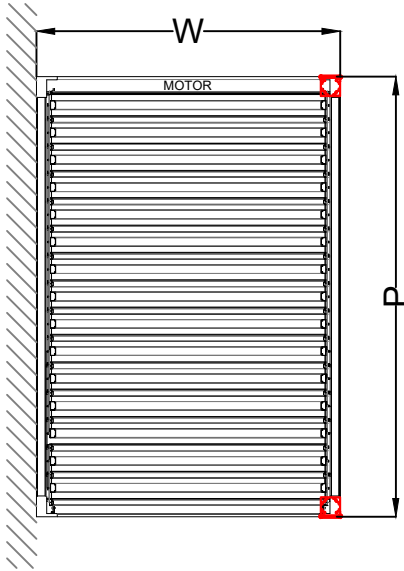

0770 444 888

Multiple Systems (W)

Free Standing-b

(max. 812cm)
Additional column needed if p>600 cm

SUN LEADER S.R.L.

info@sunleader.ro

0770 444 888

Multiple Systems (P)

Free Standing-c

SUN LEADER S.R.L.

info@sunleader.ro

0770 444 888

One System (w) 100 cm > 450 cm

Wall Installation-a

(max. 812cm)
Additional column needed if $p \geq 600$ cm

SUN LEADER S.R.L.

info@sunleader.ro

0770 444 888

One System (W) 100 cm > 450 cm

Wall Installation-b

(max. 812cm)
Additional column needed if $p \geq 600$ cm

SUN LEADER S.R.L.

info@sunleader.ro

0770 444 888