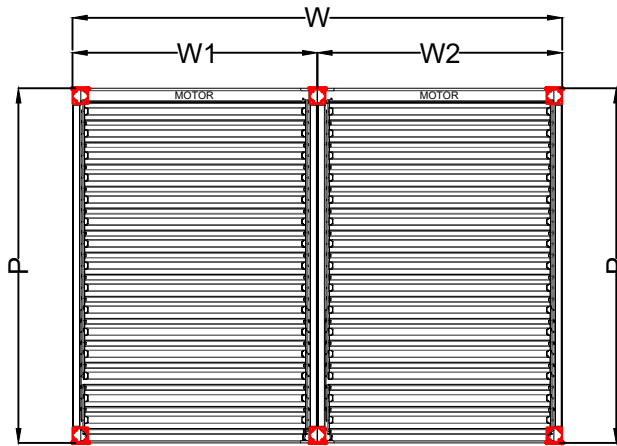

SUN LEADER S.R.L.

info@sunleader.ro

0770 444 888

One System (W) 100 cm > 450 cm

Free Standing-a

(max. 812cm)
Additional column needed if p>600 cm

SUN LEADER S.R.L.

info@sunleader.ro

0770 444 888

Multiple Systems (W)

Free Standing-b

(max. 812cm)
Additional column needed if p>600 cm

SUN LEADER S.R.L.

info@sunleader.ro

0770 444 888

Multiple Systems (P)

Free Standing-c

SUN LEADER S.R.L.

info@sunleader.ro

0770 444 888

One System (w) 100 cm > 450 cm

Wall Installation-a

(max. 812cm)
Additional column needed if $p \geq 600$ cm

SUN LEADER S.R.L.