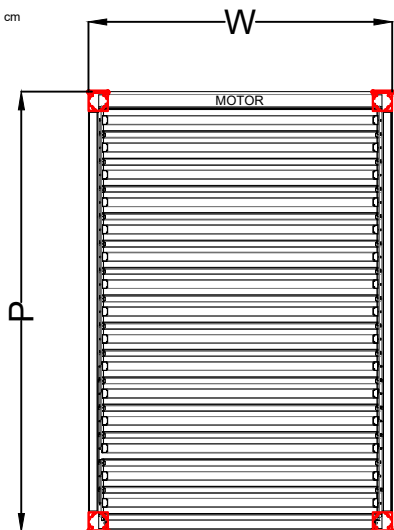

① Rafter

② Gutter

③ Louvre

④ Post

⑤ Post Cap

⑥ Lighting Adaptor Profile

⑦ Lighting Stripe Profile

⑧ Motor Cover Profile

SUN LEADER S.R.L.

info@sunleader.ro

0770 444 888

One System (W) 100 cm > 450 cm

Free Standing-a

(max. 812cm)
Additional column needed if p>600 cm

SUN LEADER S.R.L.

info@sunleader.ro

0770 444 888

Multiple Systems (W)

Free Standing-b

(max. 812cm)
Additional column needed if p>600 cm

SUN LEADER S.R.L.

info@sunleader.ro

0770 444 888

Multiple Systems (P)