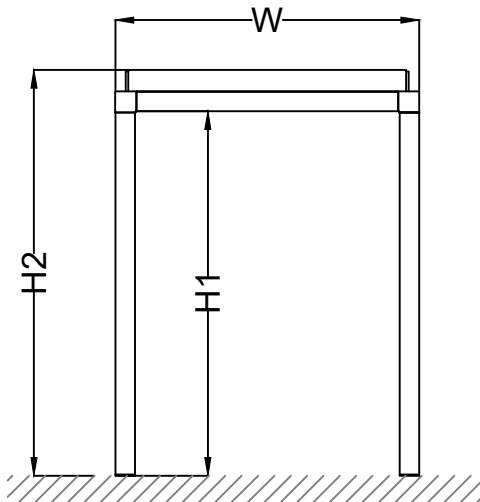

Free Standing-c

SUN LEADER S.R.L.

info@sunleader.ro

0770 444 888

One System (w) 100 cm > 450 cm

Wall Installation-a

(max. 812cm)
Additional column needed if $p \geq 600$ cm

SUN LEADER S.R.L.

info@sunleader.ro

0770 444 888

One System (W) 100 cm > 450 cm

Wall Installation-b

(max. 812cm)
Additional column needed if $p \geq 600$ cm

SUN LEADER S.R.L.

info@sunleader.ro

0770 444 888