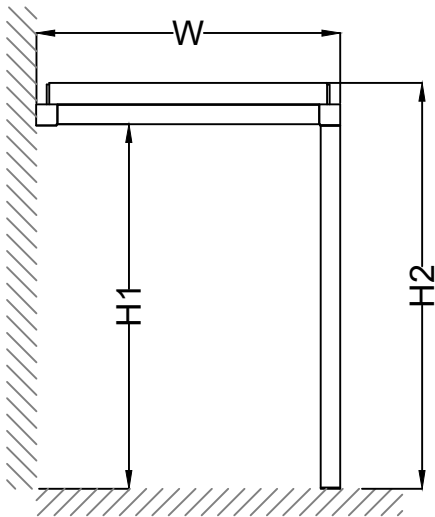

info@sunleader.ro

0770 444 888

One System (W) 100 cm > 450 cm

Wall Installation-b

(max. 812cm)
Additional column needed if $p \geq 600$ cm

SUN LEADER S.R.L.

info@sunleader.ro

0770 444 888