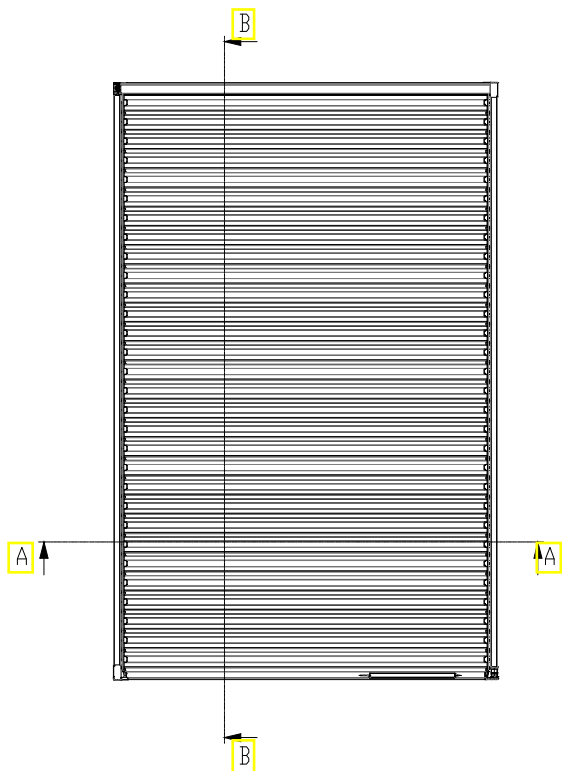

Free Standing-c

SUN LEADER S.R.L.

info@sunleader.ro

0770 444 888

One System (w) 100 cm > 450 cm

Wall Installation-a

(max. 812cm)
Additional column needed if $p \geq 600$ cm

SUN LEADER S.R.L.

info@sunleader.ro

0770 444 888

One System (W) 100 cm > 450 cm

Wall Installation-b

(max. 812cm)
Additional column needed if $p \geq 600$ cm

SUN LEADER S.R.L.

info@sunleader.ro

0770 444 888