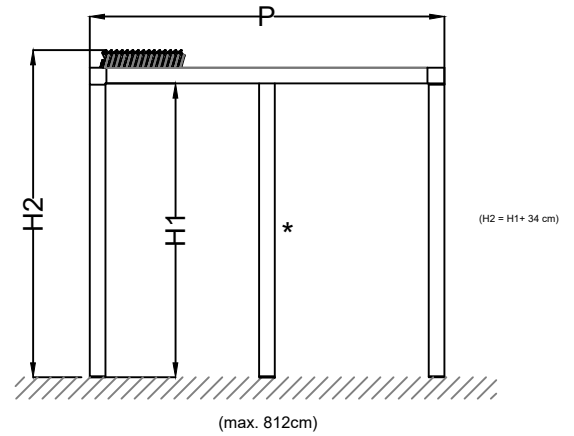

SUN LEADER S.R.L.

info@sunleader.ro

0770 444 888

One System (W) 100 cm > 450 cm

Free Standing-a

(max. 812cm)
Additional column needed if p>600 cm

SUN LEADER S.R.L.

info@sunleader.ro

0770 444 888

Multiple Systems (W)

Free Standing-b

(max. 812cm)
Additional column needed if p>600 cm

SUN LEADER S.R.L.

info@sunleader.ro

0770 444 888

Multiple Systems (P)

Free Standing-c

SUN LEADER S.R.L.

info@sunleader.ro

0770 444 888

One System (w) 100 cm > 450 cm

Wall Installation-a

(max. 812cm)
Additional column needed if $p \geq 600$ cm

SUN LEADER S.R.L.